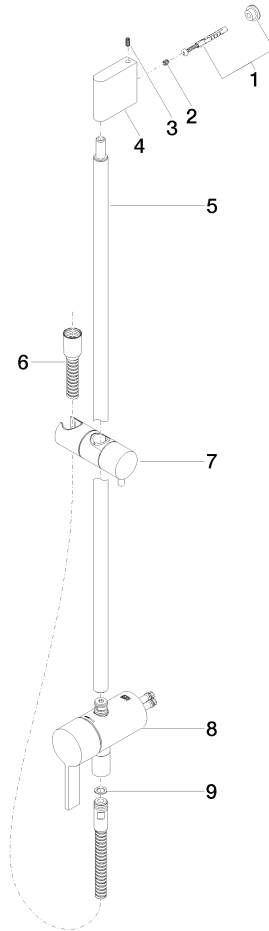

Concealed single-lever mixer with integrated shower connection with shower set without hand shower - Brushed Bronze

IMO

36 111 970

- metal shower hose 1750mm with integrated anti-twist protection
- slide bar
- Pipe diameter 18 mm

	Brushed Bronze	36 111 970-42
	Chrome	36 111 970-00
	Brushed Platinum	36 111 970-06
	Platinum	36 111 970-08
	Dark Chrome	36 111 970-19
	Brushed Light Gold	36 111 970-27
	Brushed Durabrass (23kt Gold)	36 111 970-28
	Matte Black	36 111 970-33
	Brushed Champagne (22kt Gold)	36 111 970-46
	Champagne (22kt Gold)	36 111 970-47
	Brushed Chrome	36 111 970-93
	Brushed Dark Platinum	36 111 970-99

Required miscellaneous

	Concealed wall mounting - •min. recess depth 80 mm •max. recess depth 105 mm	35 050 970 90
---	---	---------------

Required miscellaneous

	Hand shower FlowReduce - Brushed Bronze	28 018 979-42 0010
---	--	-----------------------

Concealed single-lever mixer with integrated shower connection with shower set without hand shower - Brushed Bronze

IMO

36 111 970

mm [inches]

$\phi 5$ [$\frac{1}{4}$ "]

36 111 970

Spare parts list

No.	Item Number	Name	Quantity used	Delivery time
1	05 17 20 726 02 90	fixing set	1	2
2	09 31 11 049 90	pin	2	2
3	04 31 11 113 00 90	pin	2	2
4	08 17 97 054-42	holder	1	60
5	90 28 22 782 00-42	pipe	1	30
6	28 322 970-42	Metal shower hose 1/2" x 3/8" x 1750 mm - Brushed Bronze	1	30
7	12 580 970-42	Slide unit - Brushed Bronze	1	30
8	90 19 97 002 00-42	connection	1	30
9	90 14 20 026 00 90	seal	1	2