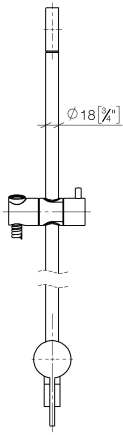

Concealed single-lever mixer with integrated shower connection with shower set without hand shower - Brushed Bronze

IMO

36 111 970

- metal shower hose 1750mm with integrated anti-twist protection
- slide bar
- Pipe diameter 18 mm

Required miscellaneous

	Concealed wall mounting - •min. recess depth 80 mm •max. recess depth 105 mm	35 050 970 90
---	---	---------------

Required miscellaneous

	Hand shower FlowReduce - Brushed Bronze	28 018 979-42 0010
---	--	-----------------------

Required miscellaneous

	Hand shower - Brushed Bronze	28 018 979-42
---	-------------------------------------	---------------

Required miscellaneous

	Hand shower - Brushed Bronze	28 017 979-42
---	-------------------------------------	---------------

Concealed single-lever mixer with integrated shower connection with shower set without hand shower - Brushed Bronze

IMO

36 111 970

mm [inches]

$\phi 5$ [$\frac{1}{4}$ "]

36 111 970

Spare parts list

No.	Item Number	Name	Quantity used	Delivery time
1	05 17 20 726 02 90	fixing set	1	2
2	09 31 11 049 90	pin	2	2
3	04 31 11 113 00 90	pin	2	2
4	08 17 97 054-42	holder	1	60
5	90 28 22 782 00-42	pipe	1	30
6	28 322 970-42	Metal shower hose 1/2" x 3/8" x 1750 mm - Brushed Bronze	1	30
7	12 580 970-42	Slide unit - Brushed Bronze	1	30
8	90 19 97 002 00-42	connection	1	30
9	90 14 20 026 00 90	seal	1	2