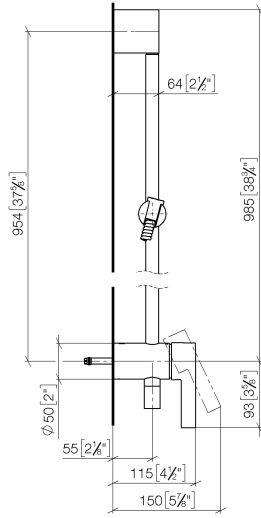

Concealed single-lever mixer with integrated shower connection with shower set without hand shower - Brushed Bronze

IMO

36 111 970

- metal shower hose 1750mm with integrated anti-twist protection
- slide bar
- Pipe diameter 18 mm

Required miscellaneous

	Concealed wall mounting - •min. recess depth 80 mm •max. recess depth 105 mm	35 050 970 90
---	---	---------------

Required miscellaneous

	Hand shower FlowReduce - Brushed Bronze	28 018 979-42 0010
---	--	-----------------------

Concealed single-lever mixer with integrated shower connection with shower set without hand shower - Brushed Bronze

IMO

36 111 970

mm [inches]

$\phi 5$ [$\frac{1}{4}$ "]

36 111 970

Spare parts list

No.	Item Number	Name	Quantity used	Delivery time
1	05 17 20 726 02 90	fixing set	1	2
2	09 31 11 049 90	pin	2	2
3	04 31 11 113 00 90	pin	2	2
4	08 17 97 054-42	holder	1	60
5	90 28 22 782 00-42	pipe	1	30
6	28 322 970-42	Metal shower hose 1/2" x 3/8" x 1750 mm - Brushed Bronze	1	30
7	12 580 970-42	Slide unit - Brushed Bronze	1	30
8	90 19 97 002 00-42	connection	1	30
9	90 14 20 026 00 90	seal	1	2